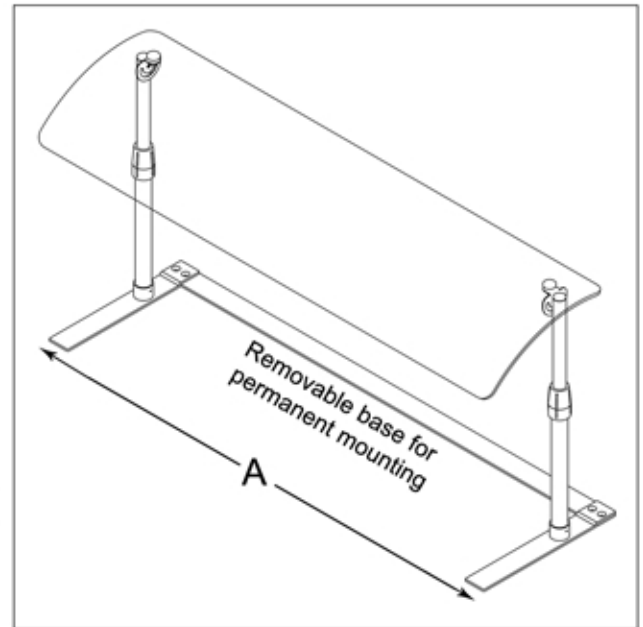

PORTABLE

STANDARD SPECIFICATIONS:

ITEM: _____
QTY: _____
MODEL: INSTAGUARD
LENGTH: _____

	A
MODEL IG-36	34.125
MODEL IG-48	46.125
MODEL IG-60	58.125

- Adjustable Height
- Adjustable Angle
- Durable Stainless Steel Legs
- Attractive, Curved Acrylic
- Powder Coated Black Base
- Modern, Euro-Style Design
- Protective Felt Base
- Easy To Assemble