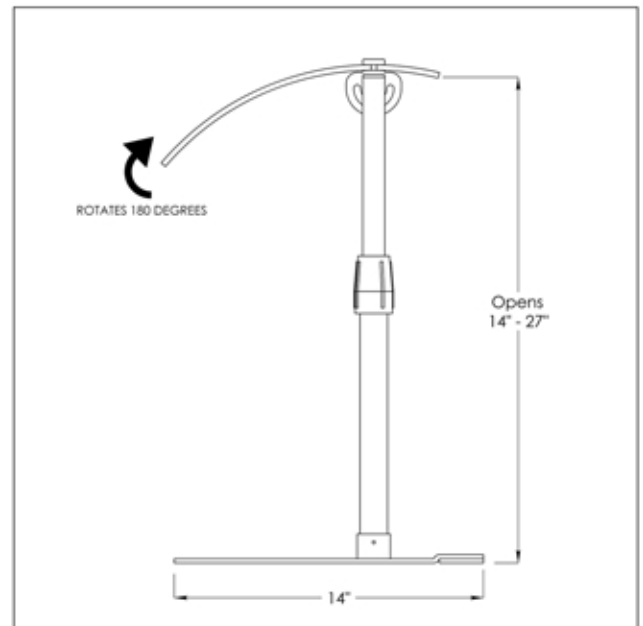

PORTABLE

STANDARD SPECIFICATIONS:

ITEM: _____
QTY: _____
MODEL: INSTAGUARD
LENGTH: _____

	A
MODEL IG-36	34.125
MODEL IG-48	46.125
MODEL IG-60	58.125

- Adjustable Height
- Adjustable Angle
- Durable Stainless Steel Legs
- Attractive, Curved Acrylic
- Powder Coated Black Base
- Modern, Euro-Style Design
- Protective Felt Base
- Easy To Assemble